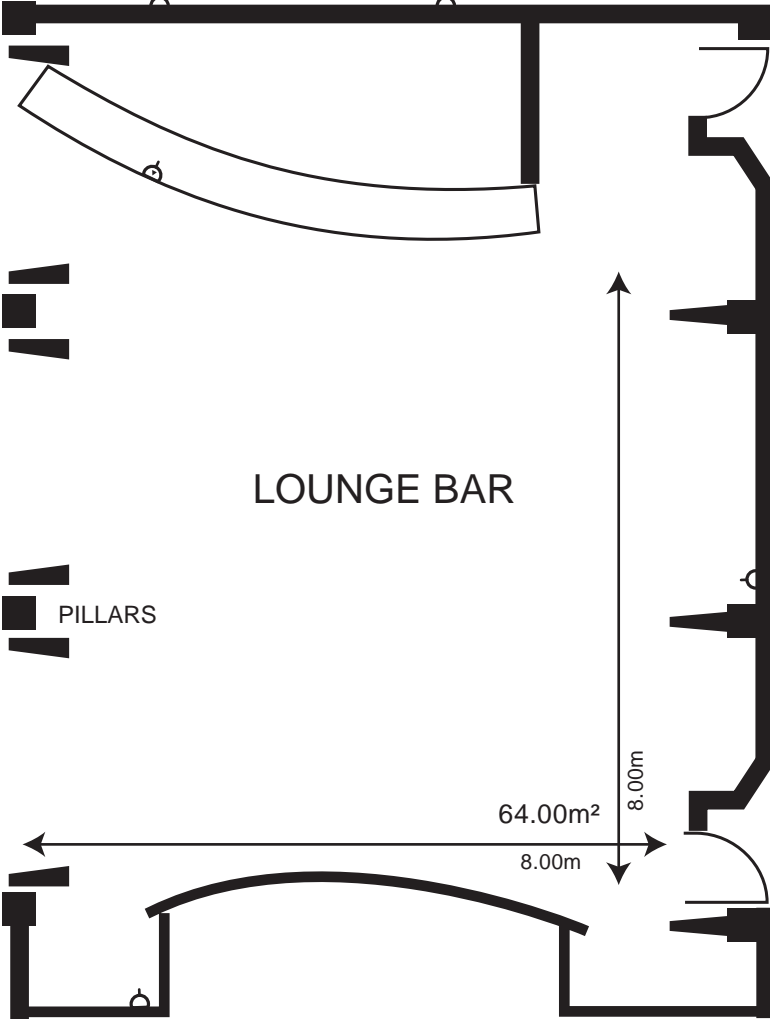

STALLS FOYER

LOUNGE BAR

PILLARS

64.00m²

8.00m

8.00m